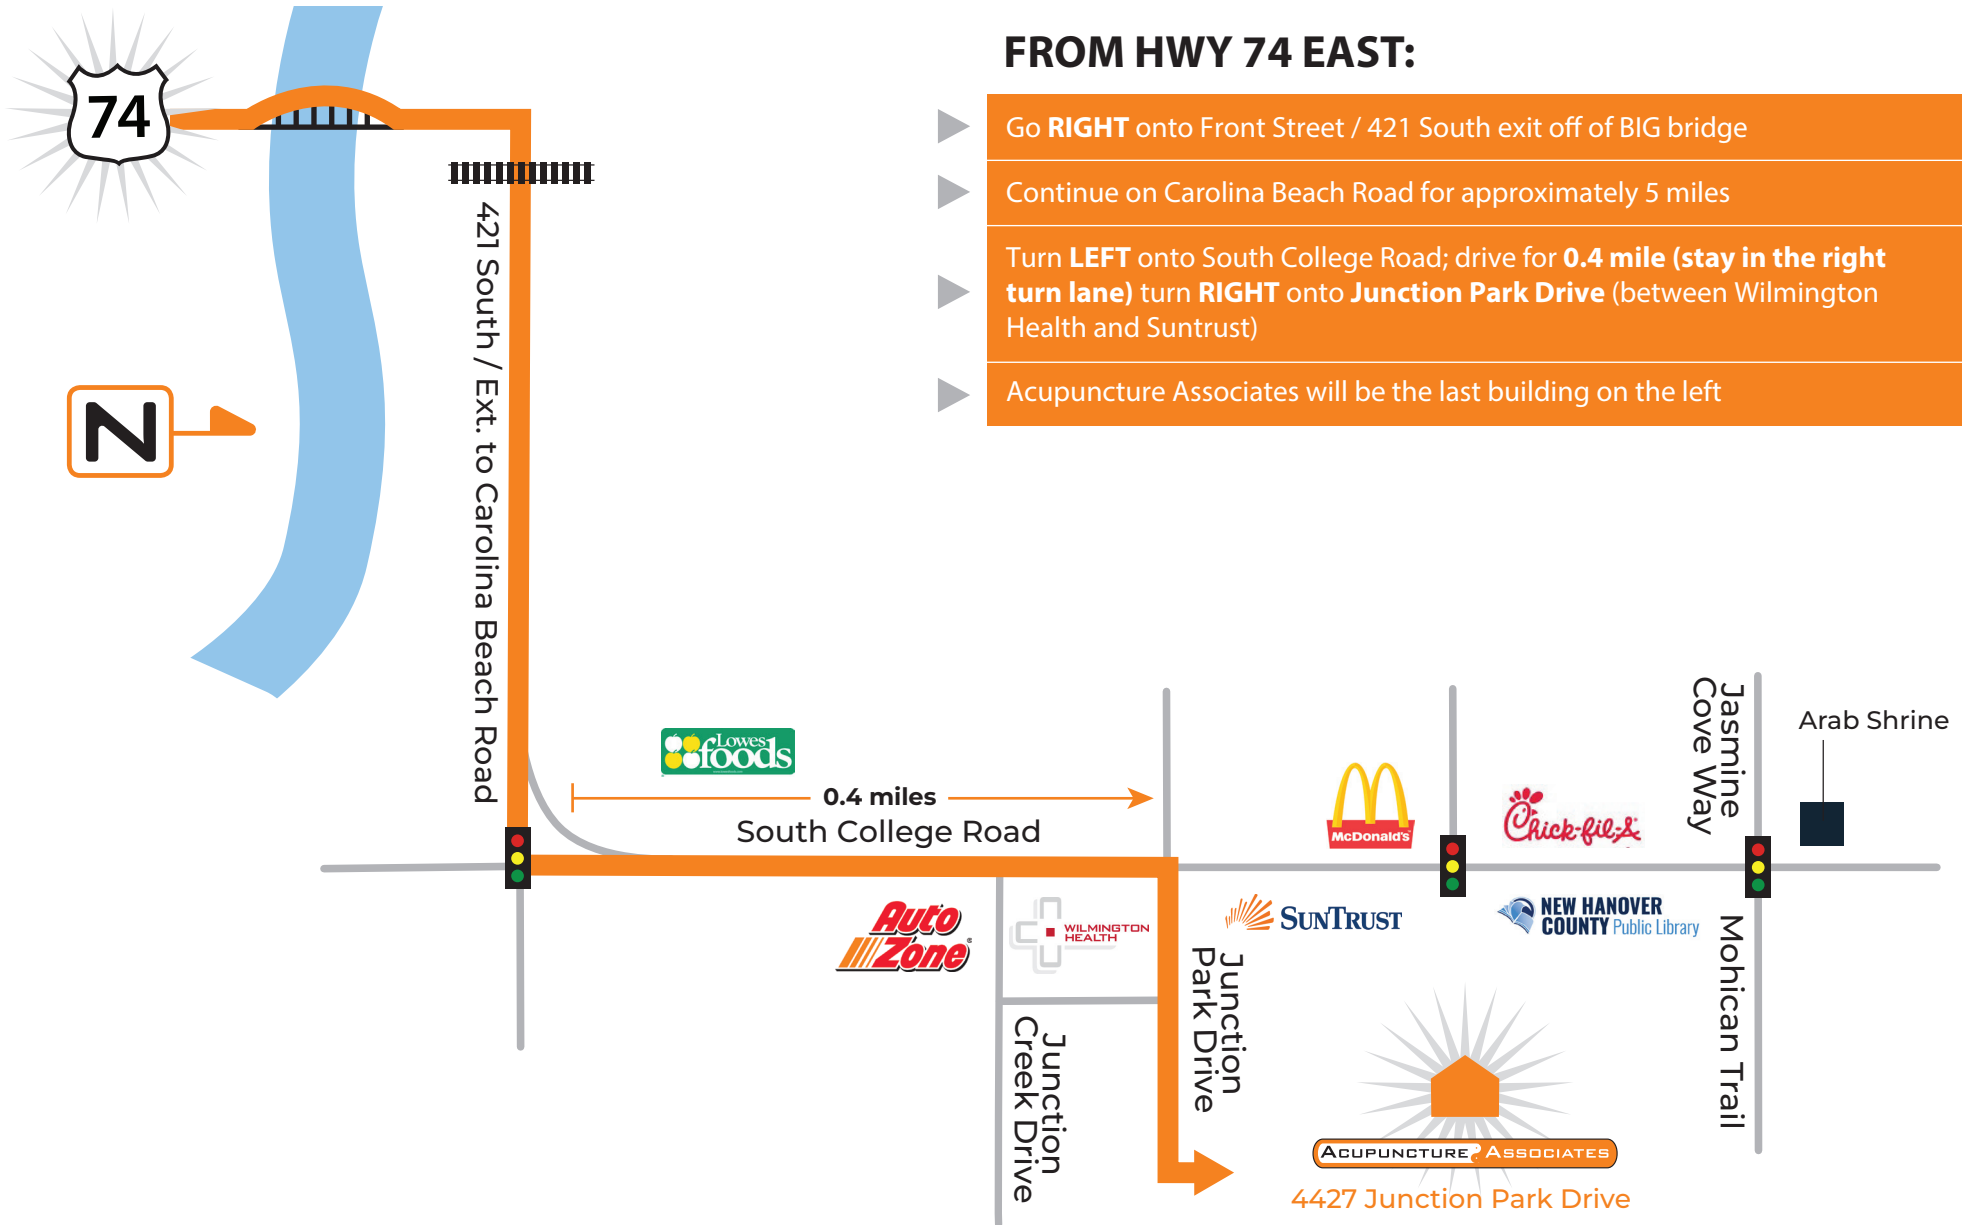

ACUPUNCTURE ASSOCIATES

Traditional Chinese Medicine

4427 Junction Park Drive
Wilmington, NC 28412 • 910.798.8181

FROM I-40 EAST:

- ▶ I-40 East turns into South College Road
- ▶ Go down South College Road, you will pass Mohican Trail and Jasmine Cove Way
- ▶ Turn **LEFT** into the NHC public library parking lot (across the street from Chick-fil-A)
- ▶ Drive **around** the Suntrust Bank parking lot, turn **LEFT** onto Junction Park Dr
- ▶ Acupuncture Associates will be the last building on the left

ACUPUNCTURE ASSOCIATES

Traditional Chinese Medicine

4427 Junction Park Drive
Wilmington, NC 28412 • 910.798.8181

FROM HWY 74 EAST:

- ▶ Go **RIGHT** onto Front Street / 421 South exit off of BIG bridge
- ▶ Continue on Carolina Beach Road for approximately 5 miles
- ▶ Turn **LEFT** onto South College Road; drive for **0.4 mile (stay in the right turn lane)** turn **RIGHT** onto **Junction Park Drive** (between Wilmington Health and Suntrust)
- ▶ Acupuncture Associates will be the last building on the left